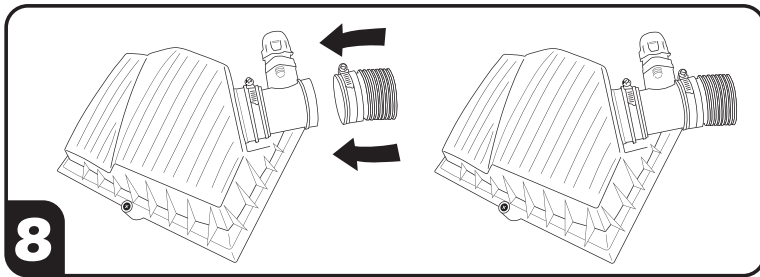

# Service Shot™

Revive™

[www.reviveturbocleaner.com/revive2](http://www.reviveturbocleaner.com/revive2)

**\*2**

>5L

[www.reviveturbocleaner.com/revive2](http://www.reviveturbocleaner.com/revive2)

**\*3**

	X* ml	X* s
0-5L	300	60
5-10L	600	120
10-15L	900	180
15L+	1200	240