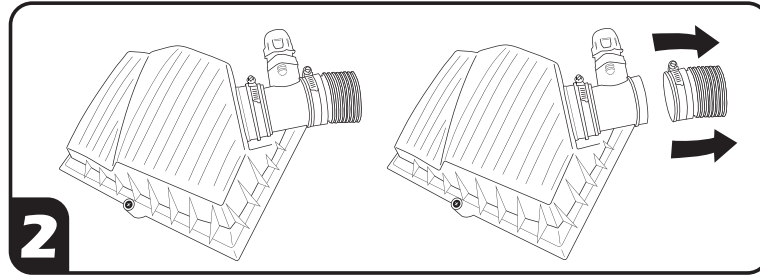

# Service Shot™

Revive™

[www.reviveturbocleaner.com/revive2](http://www.reviveturbocleaner.com/revive2)

**\*2**

>5L

[www.reviveturbocleaner.com/revive2](http://www.reviveturbocleaner.com/revive2)

**\*3**

	X* ml	X* s
0-5L	300	60
5-10L	600	120
10-15L	900	180
15L+	1200	240