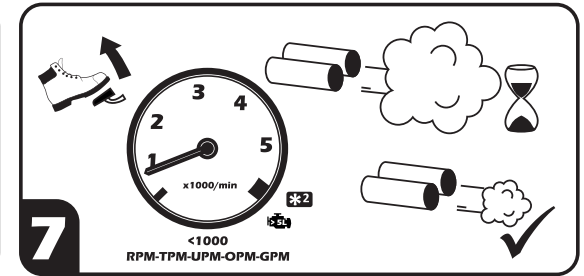

# Service Shot™

Revive™

[www.reviveturbocleaner.com/revive2](http://www.reviveturbocleaner.com/revive2)

**\*2**

>5L

[www.reviveturbocleaner.com/revive2](http://www.reviveturbocleaner.com/revive2)

**\*3**

	X* ml	X* s
0-5L	300	60
5-10L	600	120
10-15L	900	180
15L+	1200	240