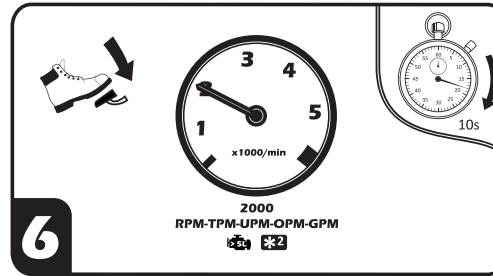

# Service Shot™

Revive™

[www.reviveturbocleaner.com/revive2](http://www.reviveturbocleaner.com/revive2)

**\*2**

>5L

[www.reviveturbocleaner.com/revive2](http://www.reviveturbocleaner.com/revive2)

**\*3**

	X* ml	X* s
0-5L	300	60
5-10L	600	120
10-15L	900	180
15L+	1200	240