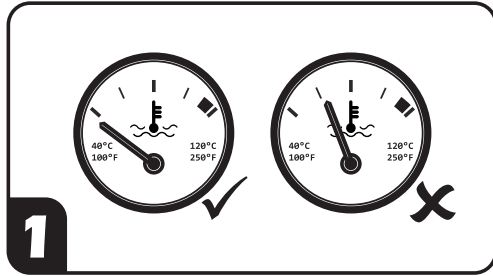

# Service Shot™

Revive™

[www.reviveturbocleaner.com/revive2](http://www.reviveturbocleaner.com/revive2)

**\*2**

>5L

[www.reviveturbocleaner.com/revive2](http://www.reviveturbocleaner.com/revive2)

**\*3**

	X* ml	X* s
0-5L	300	60
5-10L	600	120
10-15L	900	180
15L+	1200	240