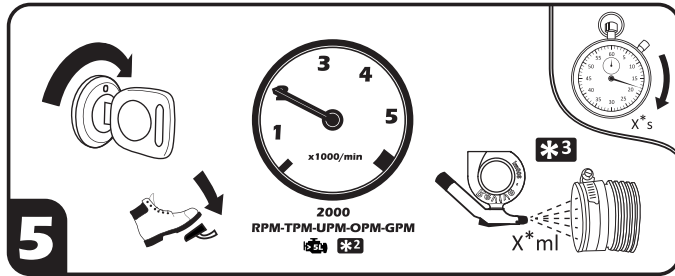

# Service Shot™

Revive™

[www.reviveturbocleaner.com/revive2](http://www.reviveturbocleaner.com/revive2)

**\*2**

>5L

[www.reviveturbocleaner.com/revive2](http://www.reviveturbocleaner.com/revive2)

**\*3**

	X* ml	X* s
0-5L	300	60
5-10L	600	120
10-15L	900	180
15L+	1200	240