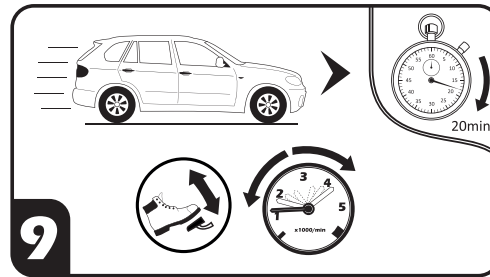

# Service Shot™

Revive™

[www.reviveturbocleaner.com/revive2](http://www.reviveturbocleaner.com/revive2)

**\*2**

>5L

[www.reviveturbocleaner.com/revive2](http://www.reviveturbocleaner.com/revive2)

**\*3**

	X* ml	X* s
0-5L	300	60
5-10L	600	120
10-15L	900	180
15L+	1200	240