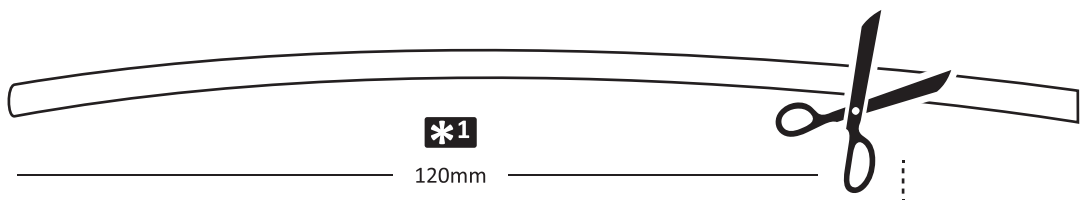

# Service Shot™

Revive™

[www.reviveturbocleaner.com/revive2](http://www.reviveturbocleaner.com/revive2)

**\*2**

>5L

[www.reviveturbocleaner.com/revive2](http://www.reviveturbocleaner.com/revive2)

**\*3**

	X* ml	X* s
0-5L	300	60
5-10L	600	120
10-15L	900	180
15L+	1200	240