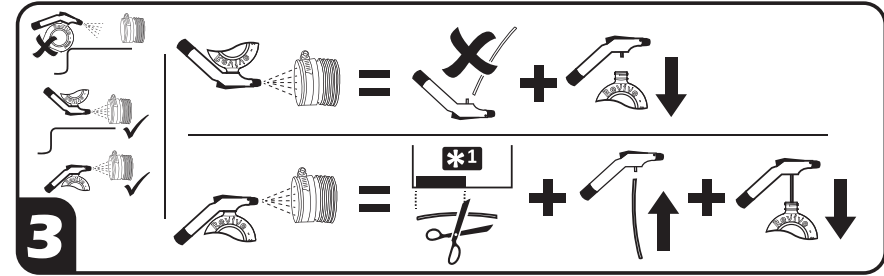

# Service Shot™

Revive™

[www.reviveturbocleaner.com/revive2](http://www.reviveturbocleaner.com/revive2)

**\*2**

>5L

[www.reviveturbocleaner.com/revive2](http://www.reviveturbocleaner.com/revive2)

**\*3**

	X* ml	X* s
0-5L	300	60
5-10L	600	120
10-15L	900	180
15L+	1200	240